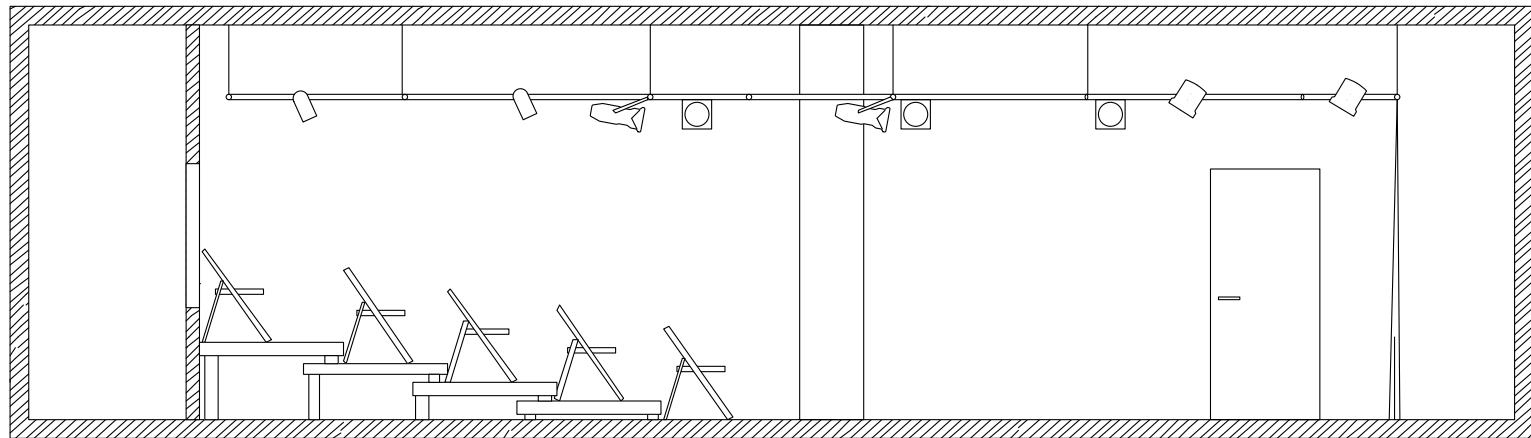

# SHETLER STUDIOS & THEATRES, NEW YORK

**THEATRE 54 SECTION**  
SCALE 3/16" = 1'-0"