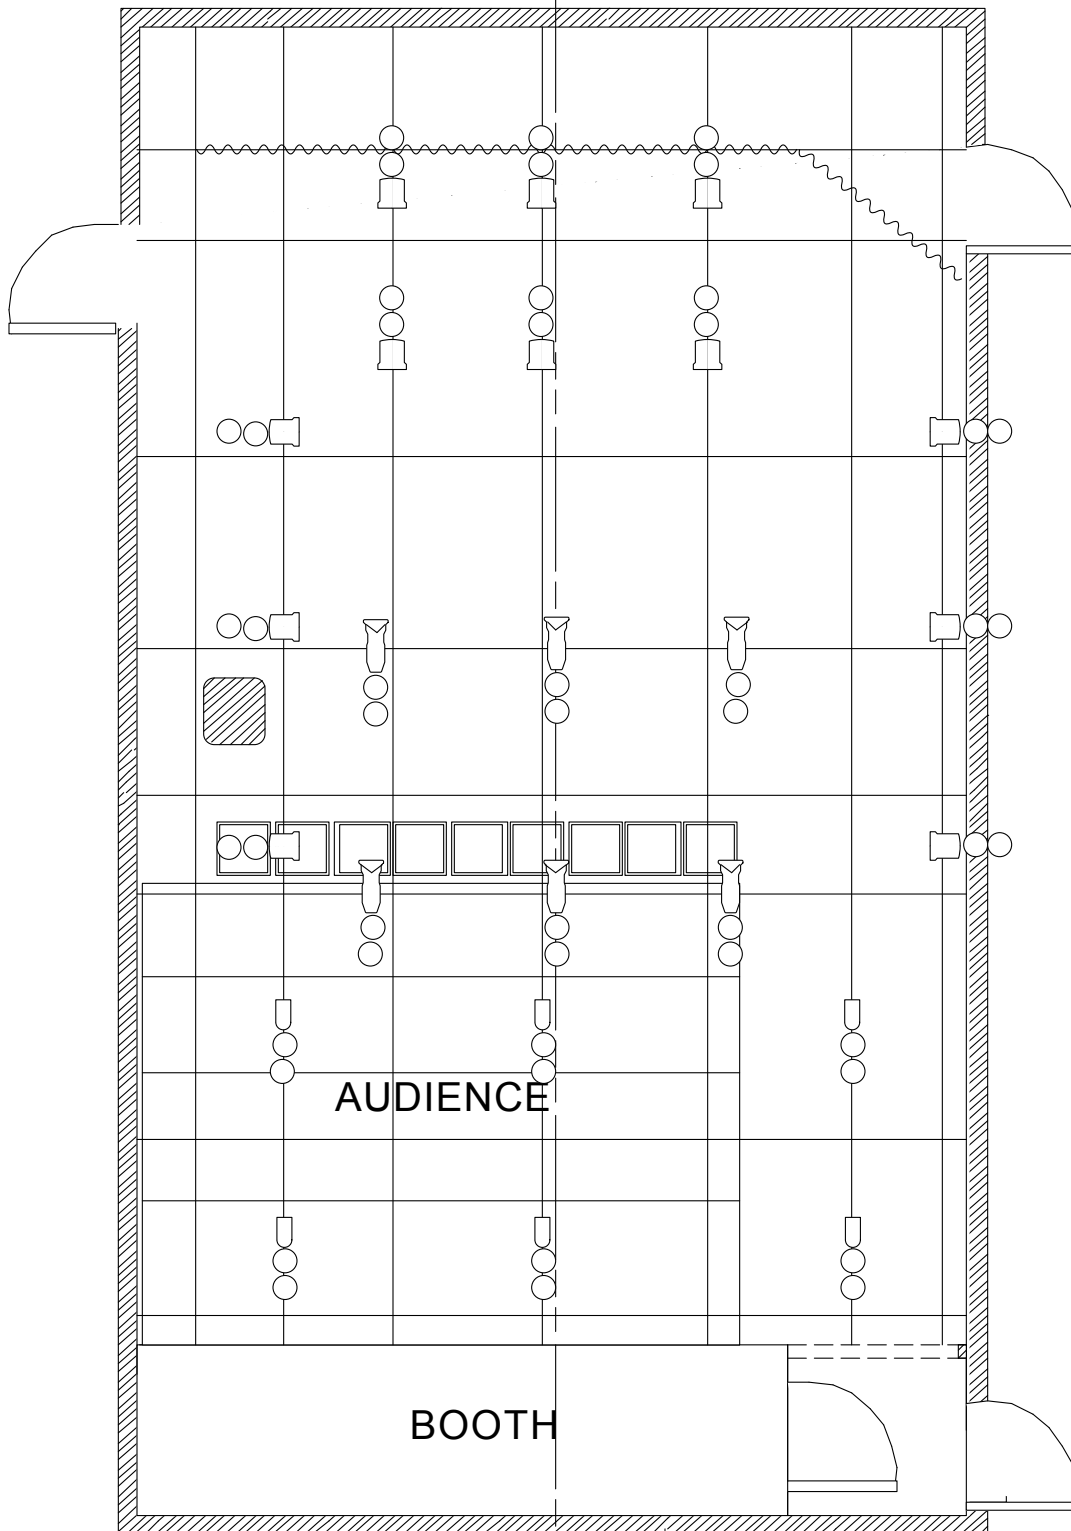

SHETLER STUDIOS & THEATRES, NEW YORK

THEATRE 54 REP PLOT 
 SCALE 3/16" = 1'-0"

KEY