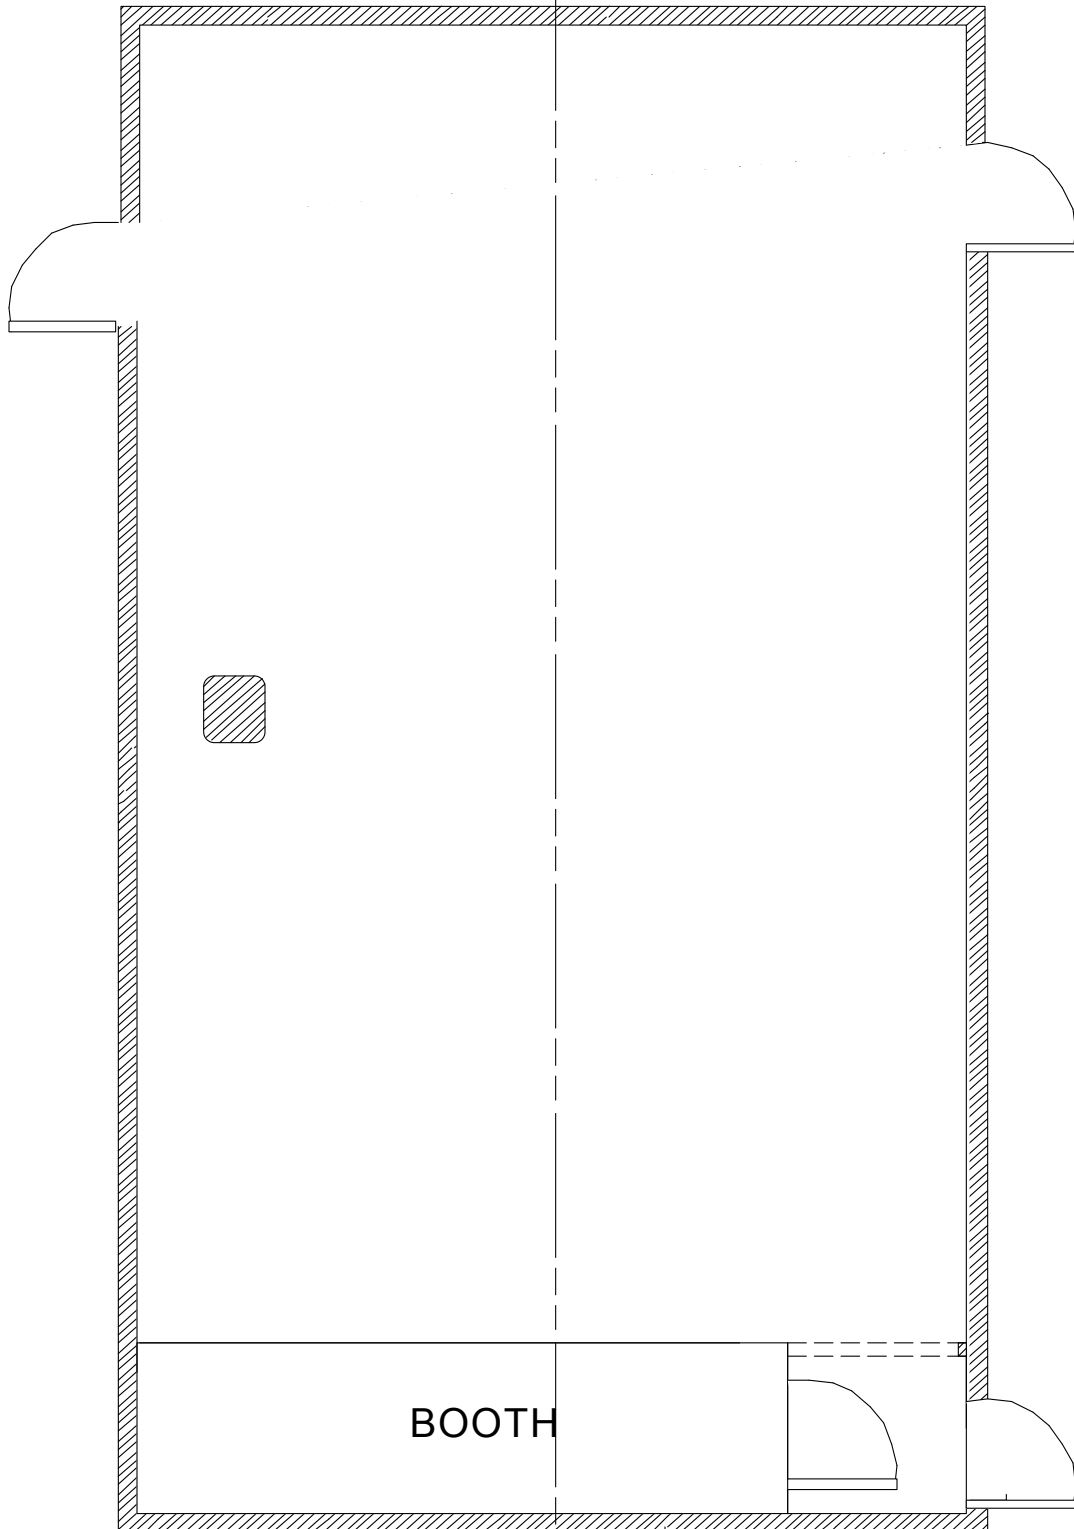

SHETLER STUDIOS & THEATRES, NEW YORK

THEATRE 54 REP PLOT 

SCALE 3/16" = 1'-0"

KEY