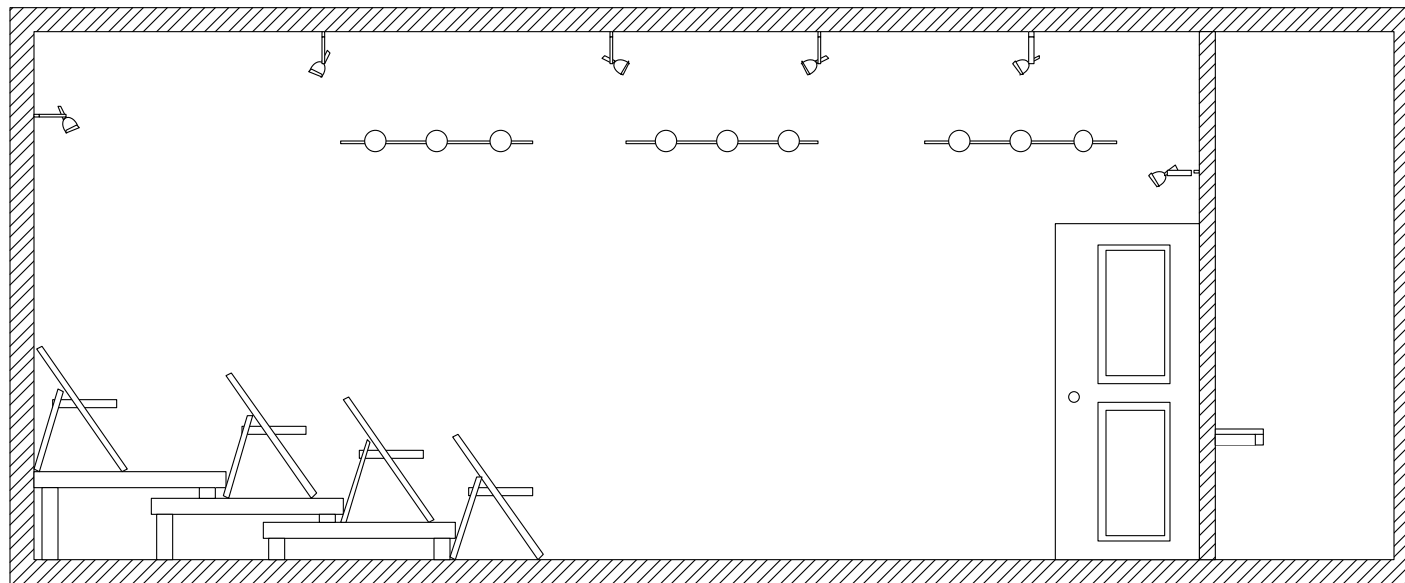

SHETLER STUDIOS & THEATRES, NEW YORK

BRIDGE THEATRE SECTION
SCALE 1/4"=1'-0"