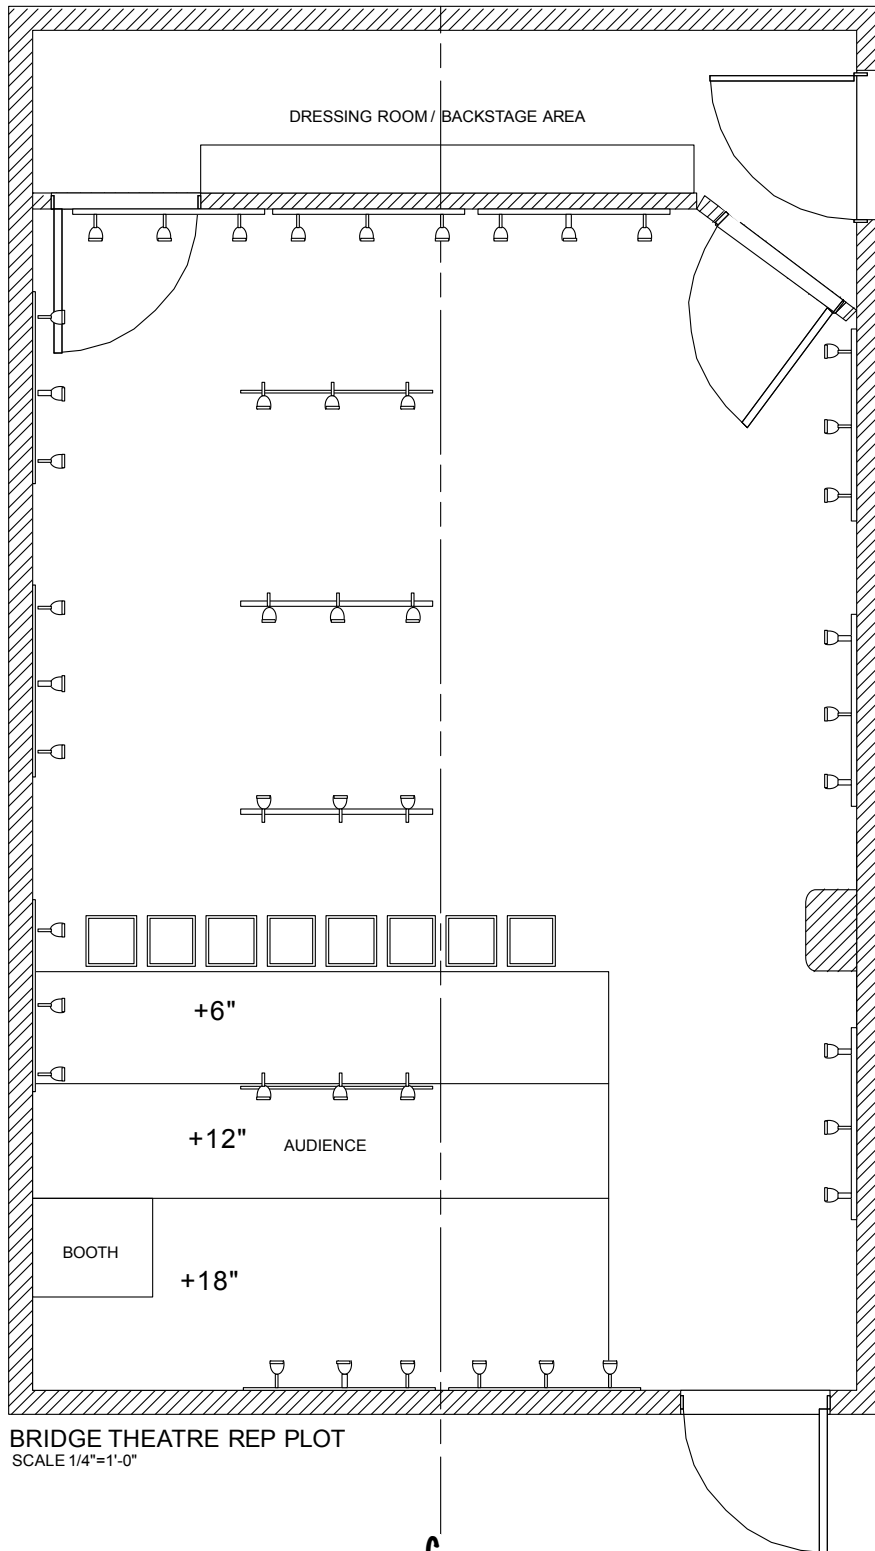

SHETLER STUDIOS & THEATRES, NEW YORK

BRIDGE THEATRE REP PLOT
SCALE 1/4"=1'-0"